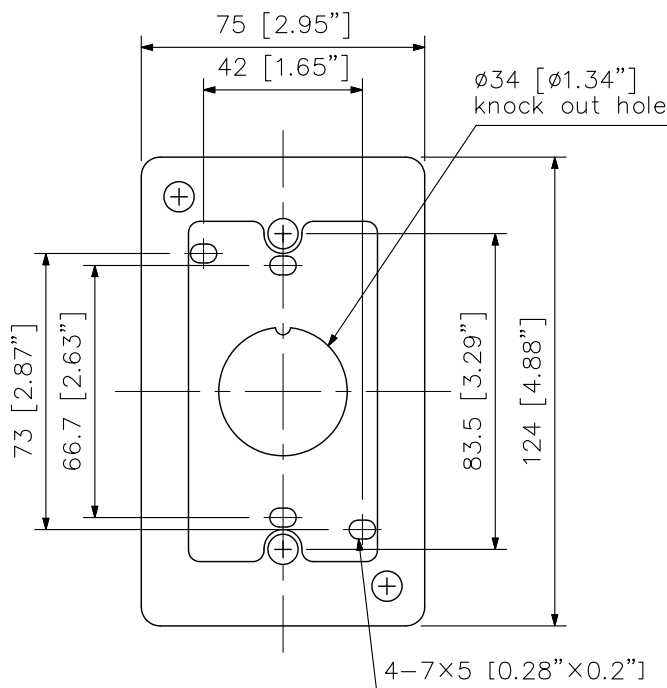

■DESCRIPTION

The YC-802 is a wall-mount box.

■SPECIFICATIONS

Finish	Surface-treated steel plate, white
Dimensions	75 (W) × 124 (H) × 50.5 (D) mm (2.95" × 4.88" × 1.99")
Weight	360 g (0.79 lb)

■APPEARANCE

Front View

Right Side View

Bottom View

UNIT:mm SCALE:1/2