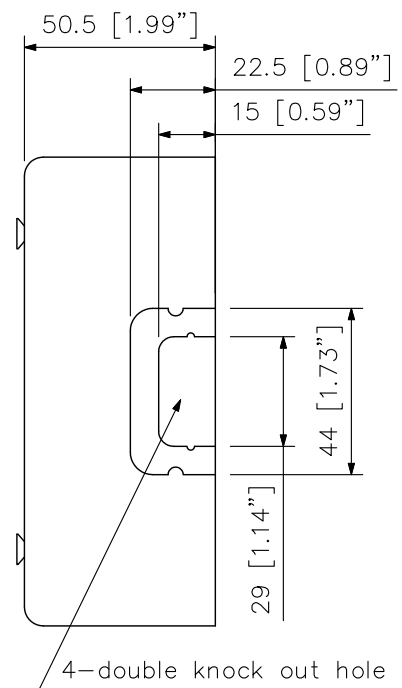

■DESCRIPTION

The YC-802 is a wall-mount box.

■SPECIFICATIONS

Finish	Surface-treated steel plate, white
Dimensions	75 (W) × 124 (H) × 50.5 (D) mm (2.95" × 4.88" × 1.99")
Weight	360 g (0.79 lb)

■APPEARANCE

Front View

Right Side View

Bottom View

UNIT:mm SCALE:1/2